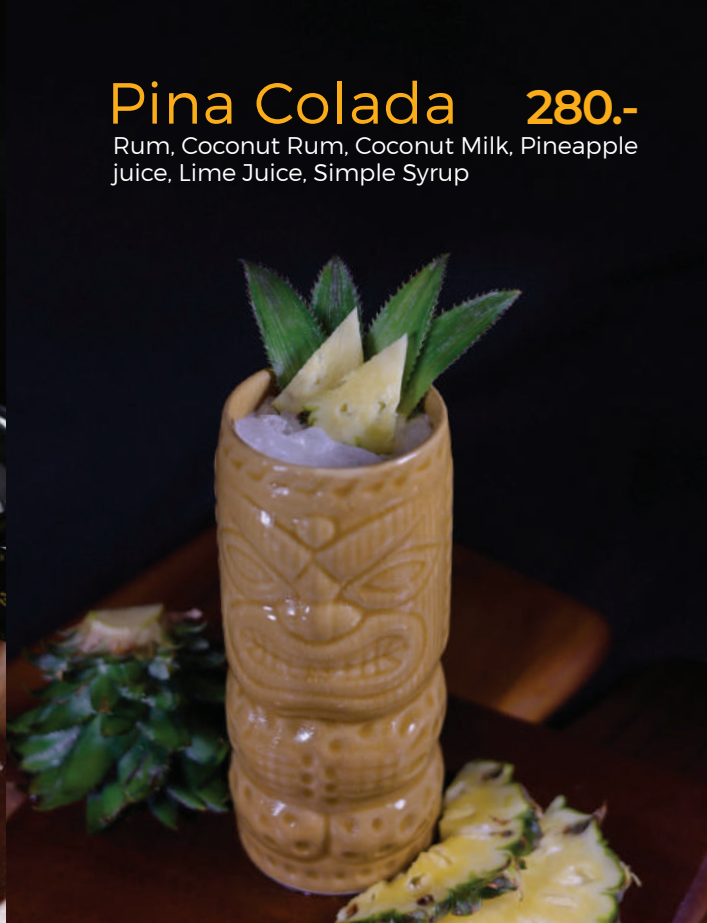

Pina Colada 280.-

Rum, Coconut Rum, Coconut Milk, Pineapple juice, Lime Juice, Simple Syrup

*All prices are inclusive of 10% service charge and 7% government tax